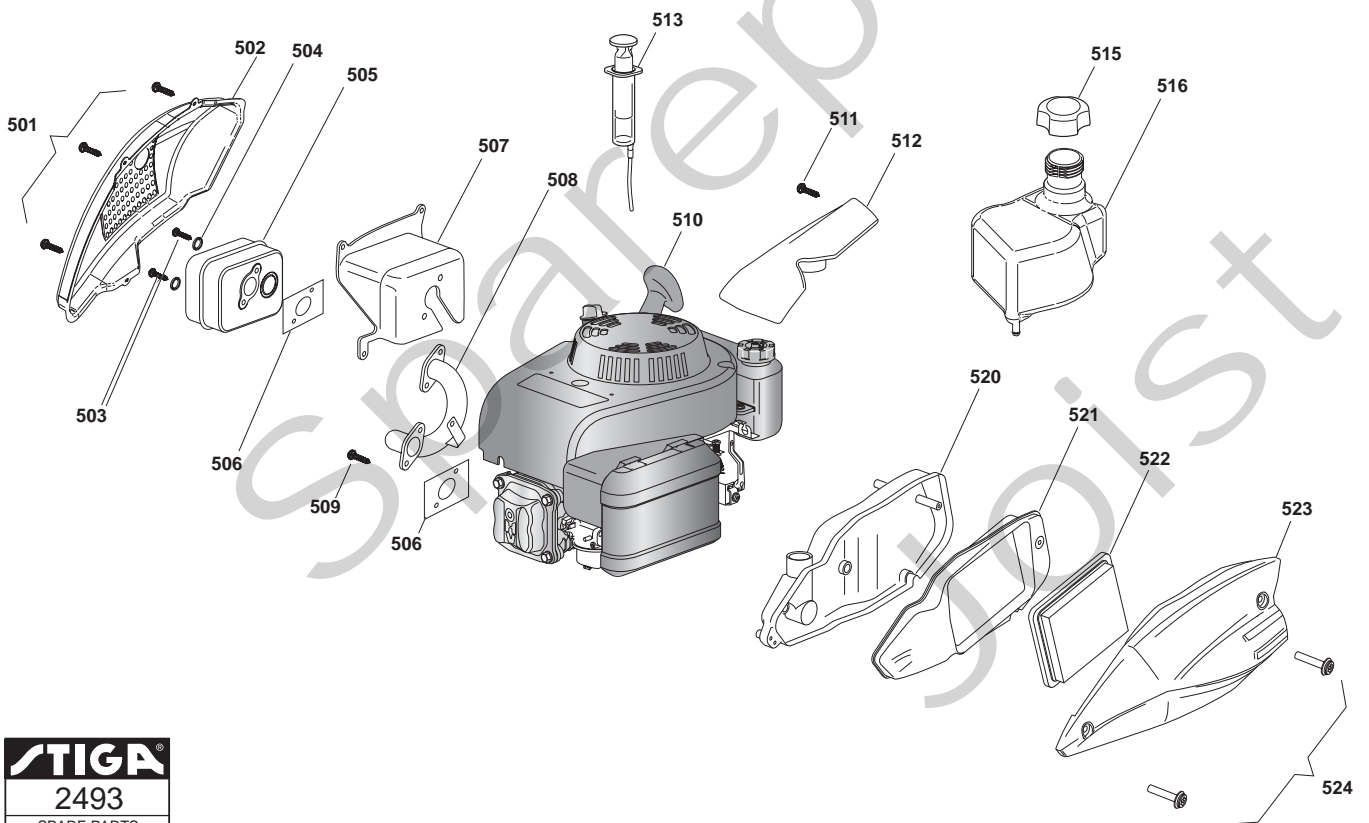

Utgåva Issue		Bildnr Picture No		TURBO 53 4S SILENT TURBO 53S BW SILENT KÅPOR		TURBO 53 4S SILENT TURBO 53S BW SILENT COVERS		Sida Page	
2008- 12		2493						170	
Pos. Fig.	Antal/Quantity				Art nr Part No	Benämning	Description	Sats Kit	Anmärkning Notes
	5637 -17 -27								
X 21	4			12728300/0	Skruv	Screw			
X 22	2			112728696/0	Skruv	Screw			
X 23	1			322109822/0	Kåpa- undre, gul	Cover- lower, yellow			
X 24	1			322109739/0	Kåpa- bakre, grå	Cover- rear, grey			
X 25	6			112728706/0	Skruv	Screw			
X 26	1			322109823/0	Kåpa- övre, gul	Cover- upper, yellow			
X 27	2			112728696/0	Skruv	Screw			
X 28	1			122517861/0	Sprint	Pin			
X 29	1			322109737/0	Kåpa- undre, grå	Cover- lower, grey			
X 30	1			322109736/0	Kåpa- övre, grå	Cover- upper, grey			
X 31	1			322109738/0	Kåpa, grå	Cover, grey			
X 32	2			112728696/0	Skruv	Screw			
501	3			12735111/0	Skruv	Screw			
X 502	1			322601007/0	Ljuddämparskydd	Muffler protection			
X 503	2			112689590/0	Skruv	Screw			
504	2			12582100/0	Låsbricka	Lock washer			
X 505	1			118550269/0	Ljuddämpare	Muffler			
X 506	2			118550270/0	Packning	Muffler gasket			
X 507	1			381750101/0	Skydd	Guard			
X 508	1			118738233/0	Avgasrör	Exhaust tube			
509	3			12735599/0	Skruv	Screw			
X 510	1			118550317/0	Motor kpl	Engine assy		GGP RM55	
X 511	2			12728700/0	Skruv	Screw			
X 512	1			322785269/0	Kåpa	Cover			
513	1			18718000/0	Oljepump	Oil drain pump			
515	1			27790000/1	Tanklock	Fuel tank cap			
X 516	1			322735150/0	Tank	Fuel tank			
X 520	1			322785268/0	Lufffilterhus	Air cleaner base			
X 521	1			322785267/0	Kåpa	Cover			
X 522	1			118550257/0	Lufffilter	Air filter			
X 523	1			322109744/0	Lufffilterlock	Air cleaner cover			
X 524	2			381004362/0	Skruv	Screw			